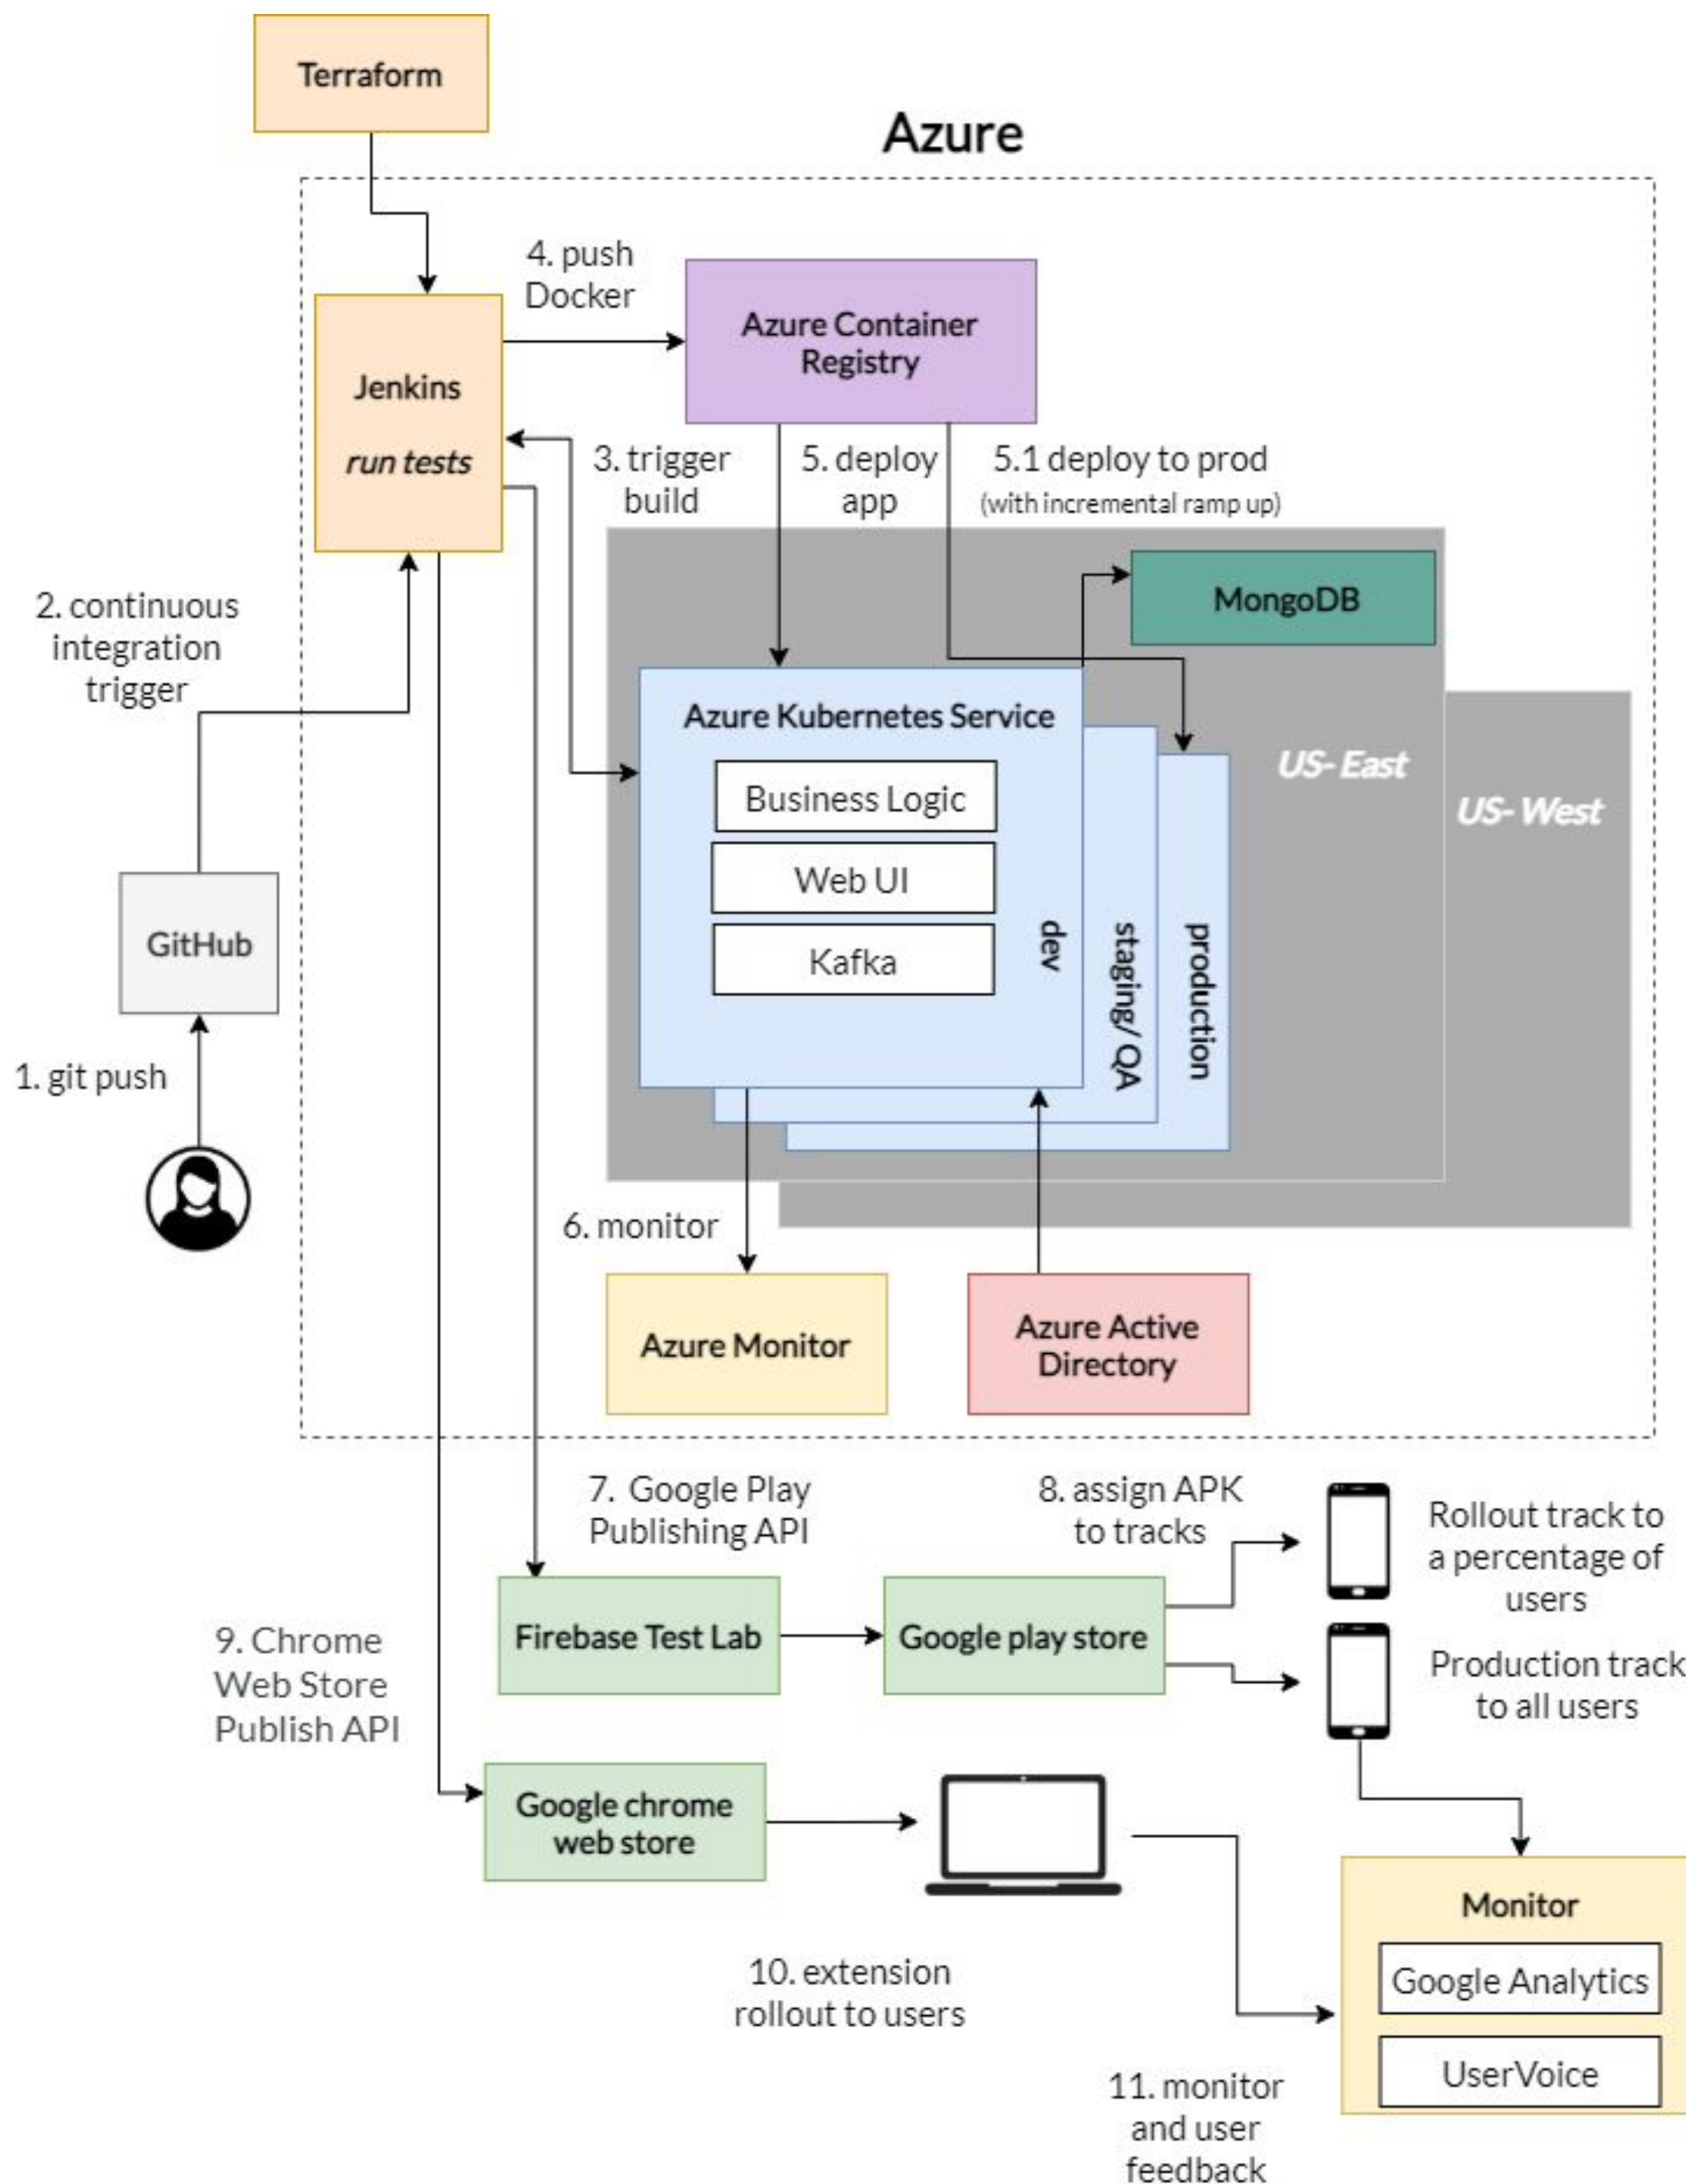

# UI / UX Architecture

**User Story - Configurable blocklist:** Users can create a blocklist and schedule an undisturbed session based on blocklist.

- UI that emphasizes **simplicity** and **clarity**.
- Getting feedback fast and often with a continuous integration deployment pipeline, **usability testing**, and direct feedback from **UserVoice**.

# High Level Logical Components

### Highlights:

- All external communication will be over HTTPS using TLS1.2

# Deployment Architecture

- The microservices are independently deployable with automated rollback and incremental ramp up.
- Unit, integration, and instrumentation tests are run as part of our continuous integration/continuous delivery (CI/CD) pipeline.