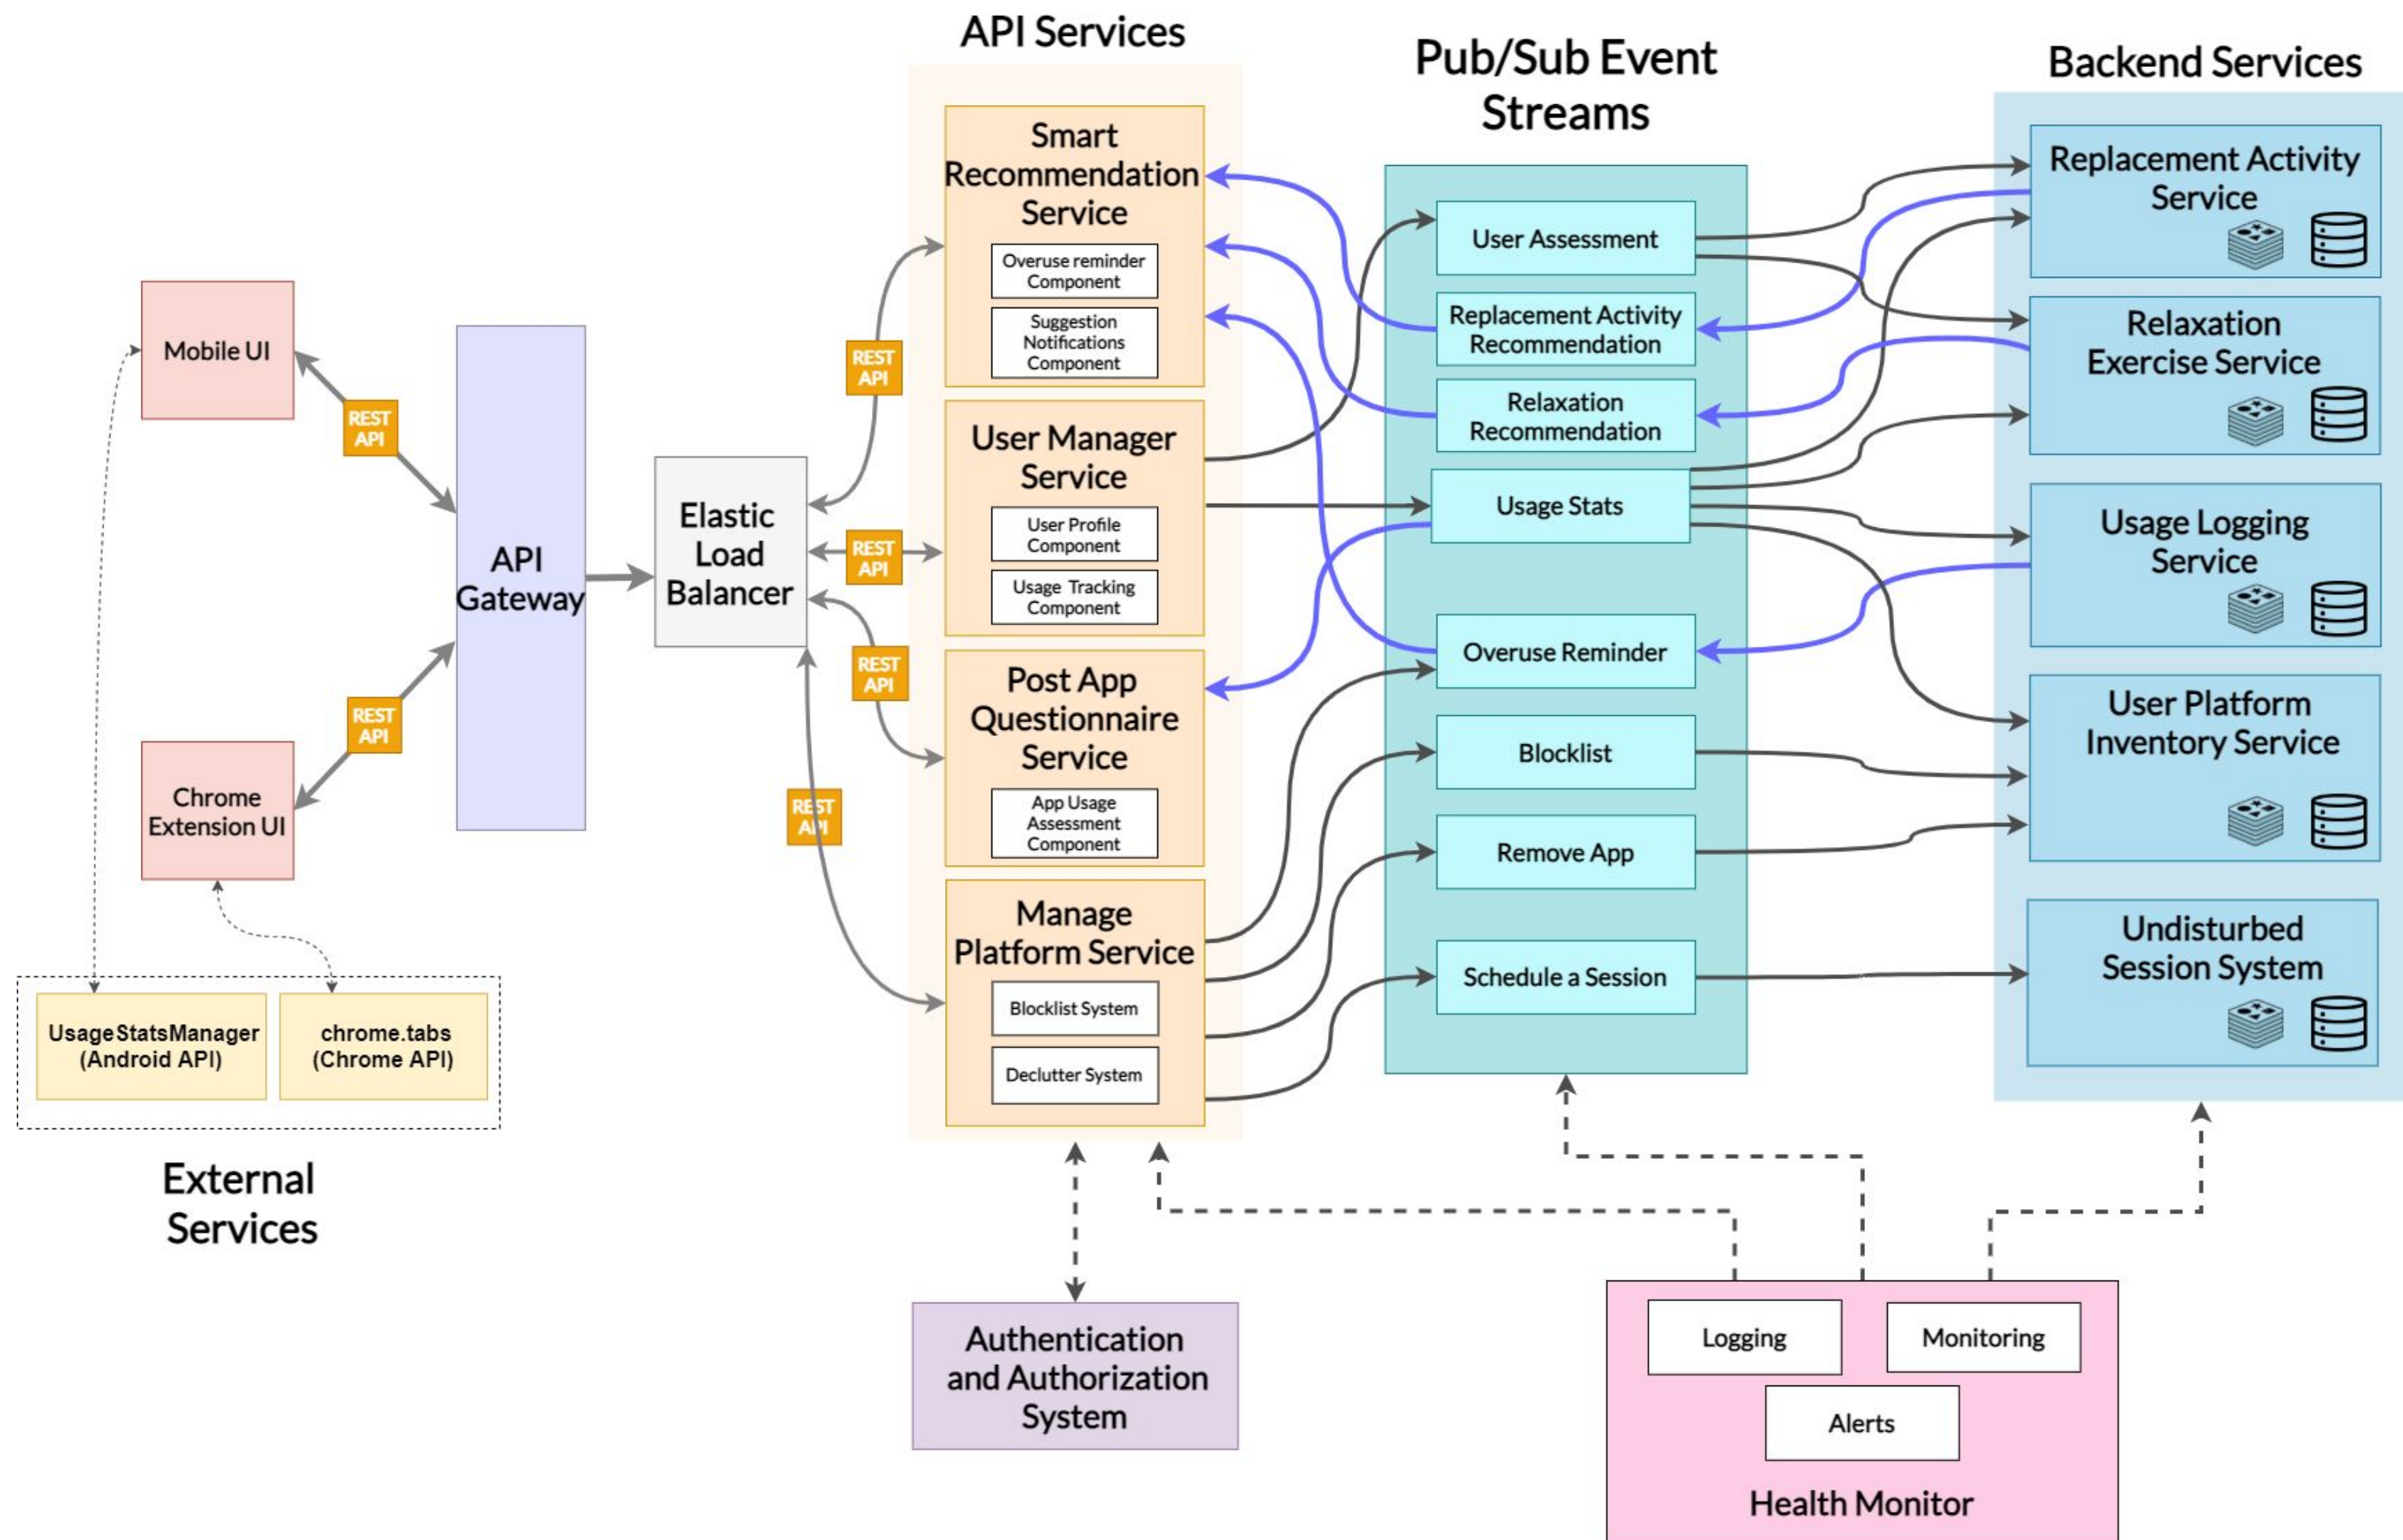

# UI / UX Architecture

**User Story - Configurable blocklist:** Users can create a blocklist and schedule an undisturbed session based on blocklist.

- UI that emphasizes **simplicity** and **clarity**.
- Getting feedback fast and often with a continuous integration deployment pipeline, **usability testing**, and direct feedback from **UserVoice**.

# UI / UX Architecture

**User Story - Visualize usage stats:** Users can track their app and website usage to easily understand their digital habits.

- **Accessibility is a core value** and the UI has an accessibility mode with custom color ratios, **scales easily**, and has bigger fonts so that people of all backgrounds can **easily navigate**.
- The system is also available as a browser extension and we maintain **visual consistency** for users when appropriate for the form factor.

# High Level Logical Components

# Deployment Architecture

- The microservices are independently deployable with automated rollback and incremental ramp up.
- Unit, integration, and instrumentation tests are run as part of our continuous integration/continuous delivery (CI/CD) pipeline.