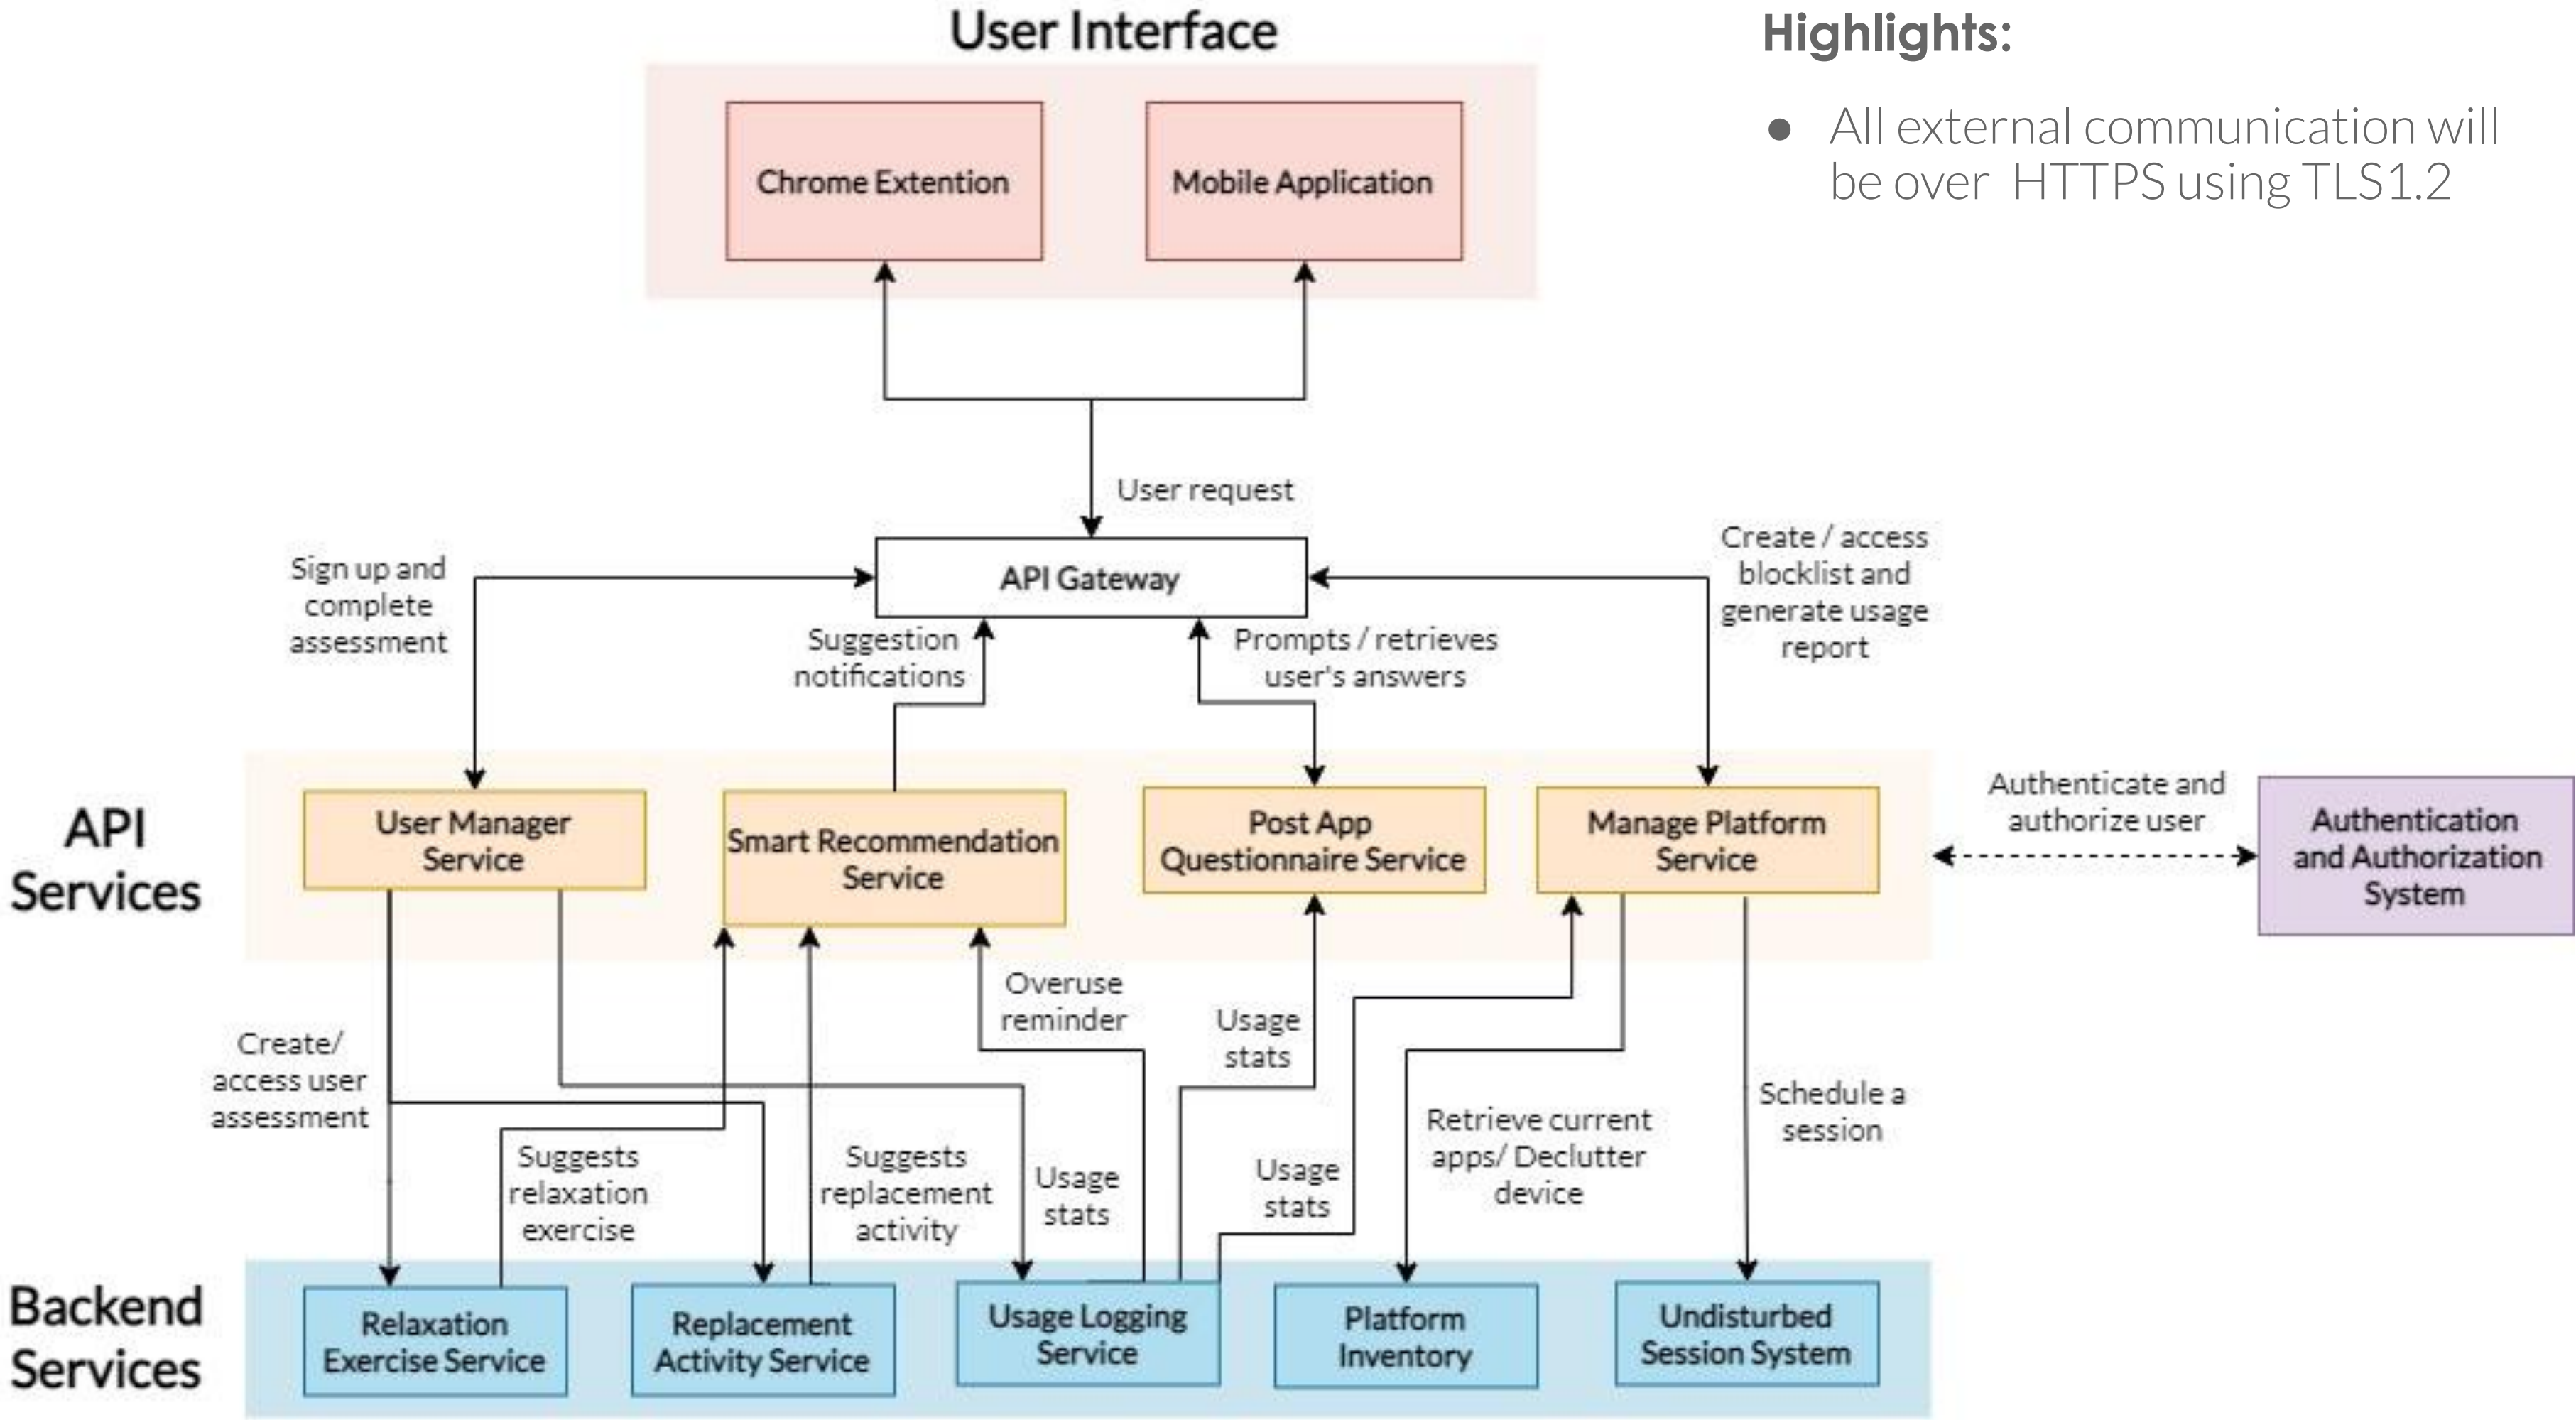

# UI / UX Architecture

**User Story - Configurable blocklist:** Users can create a blocklist and schedule an undisturbed session based on blocklist.

- UI that emphasizes **simplicity** and **clarity**.
- Getting feedback fast and often with a continuous integration deployment pipeline, **usability testing**, and direct feedback from **UserVoice**.

# UI / UX Architecture

**User Story - Visualize usage stats:** Users can track their app and website usage to easily understand their digital habits.

- **Accessibility is a core value** and the UI has an accessibility mode with custom color ratios, **scales easily**, and has bigger fonts so that people of all backgrounds can **easily navigate**.
- The system is also available as a browser extension and we maintain **visual consistency** for users when appropriate for the form factor.

# High Level Logical Components

# Deployment Architecture

- The microservices are independently deployable with automated rollback and incremental ramp up.
- Unit, integration, and instrumentation tests are run as part of our continuous integration/continuous delivery (CI/CD) pipeline.