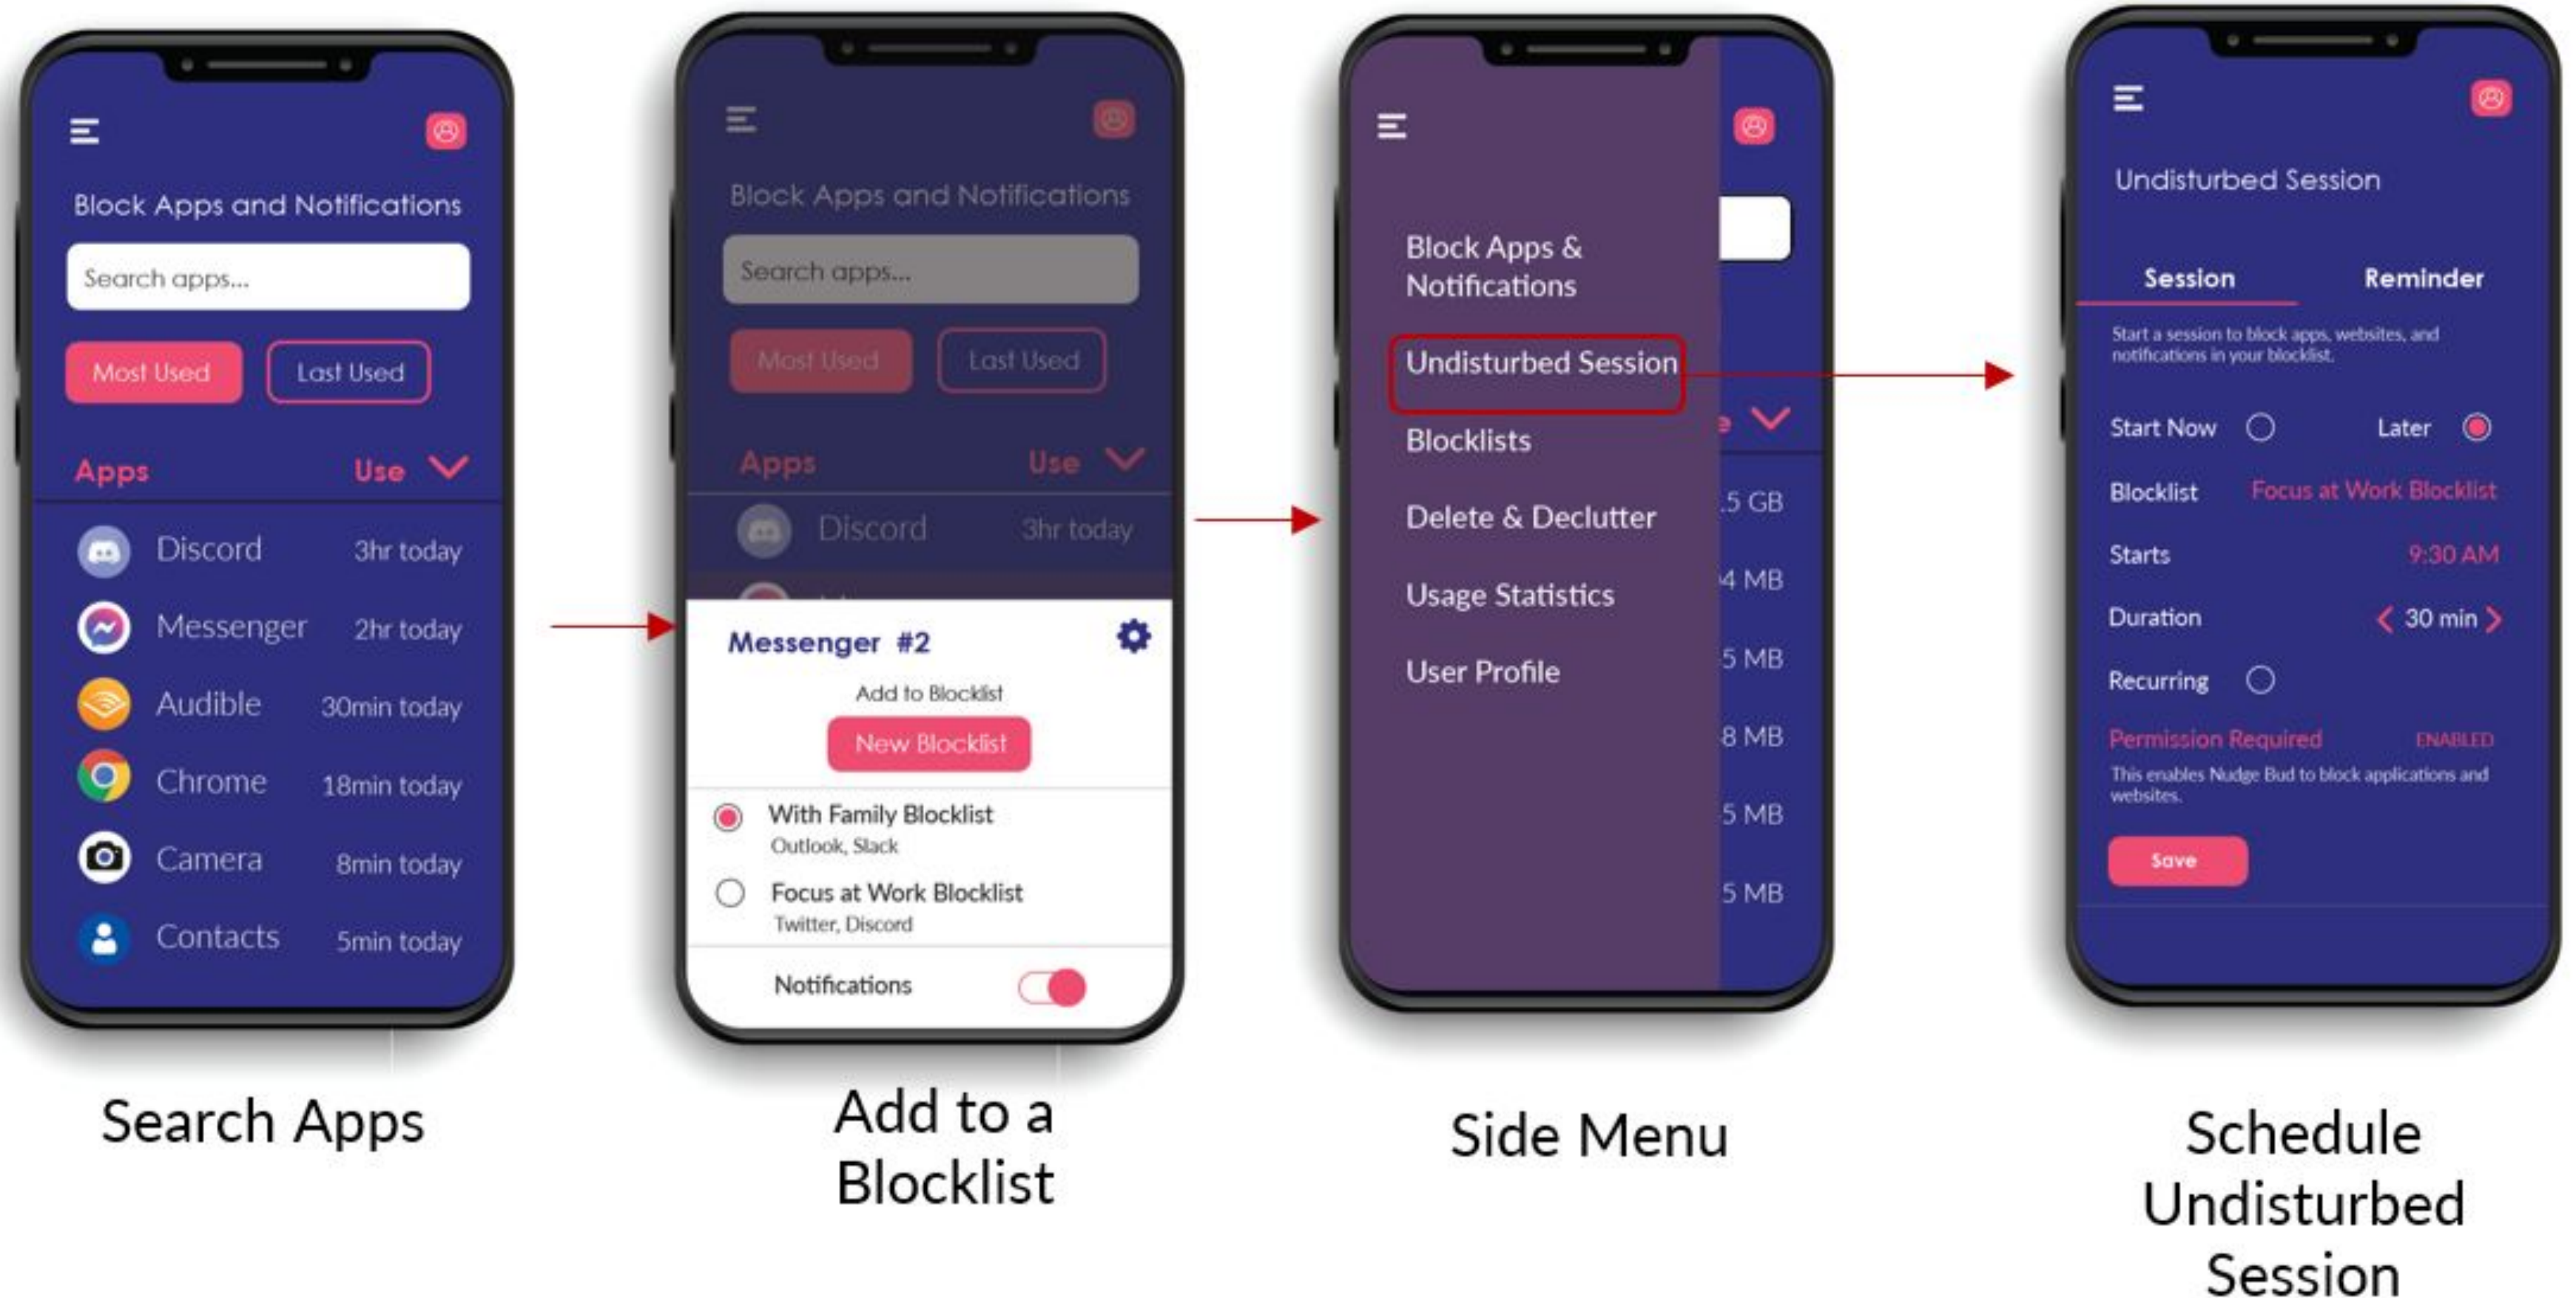

# Nudge Bud

Stay focused • Be Present • Follow your Passions

**Team: Pink Chaos**

Carrie Schaden and Ana Mendes

School: Seattle University

# UI / UX Architecture

**User Story - Configurable blocklist:** Users can create a blocklist and schedule an undisturbed session based on blocklist.

- UI that emphasizes **simplicity** and **clarity**.
- Getting feedback fast and often with a continuous integration deployment pipeline, **usability testing**, and direct feedback from **UserVoice**.

# UI / UX Architecture

**User Story - Visualize usage stats:** Users can track their app and website usage to easily understand their digital habits.

- **Accessibility is a core value** and the UI has an accessibility mode with custom color ratios, **scales easily**, and has bigger fonts so that people of all backgrounds can **easily navigate**.
- The system is also available as a browser extension and we maintain **visual consistency** for users when appropriate for the form factor.