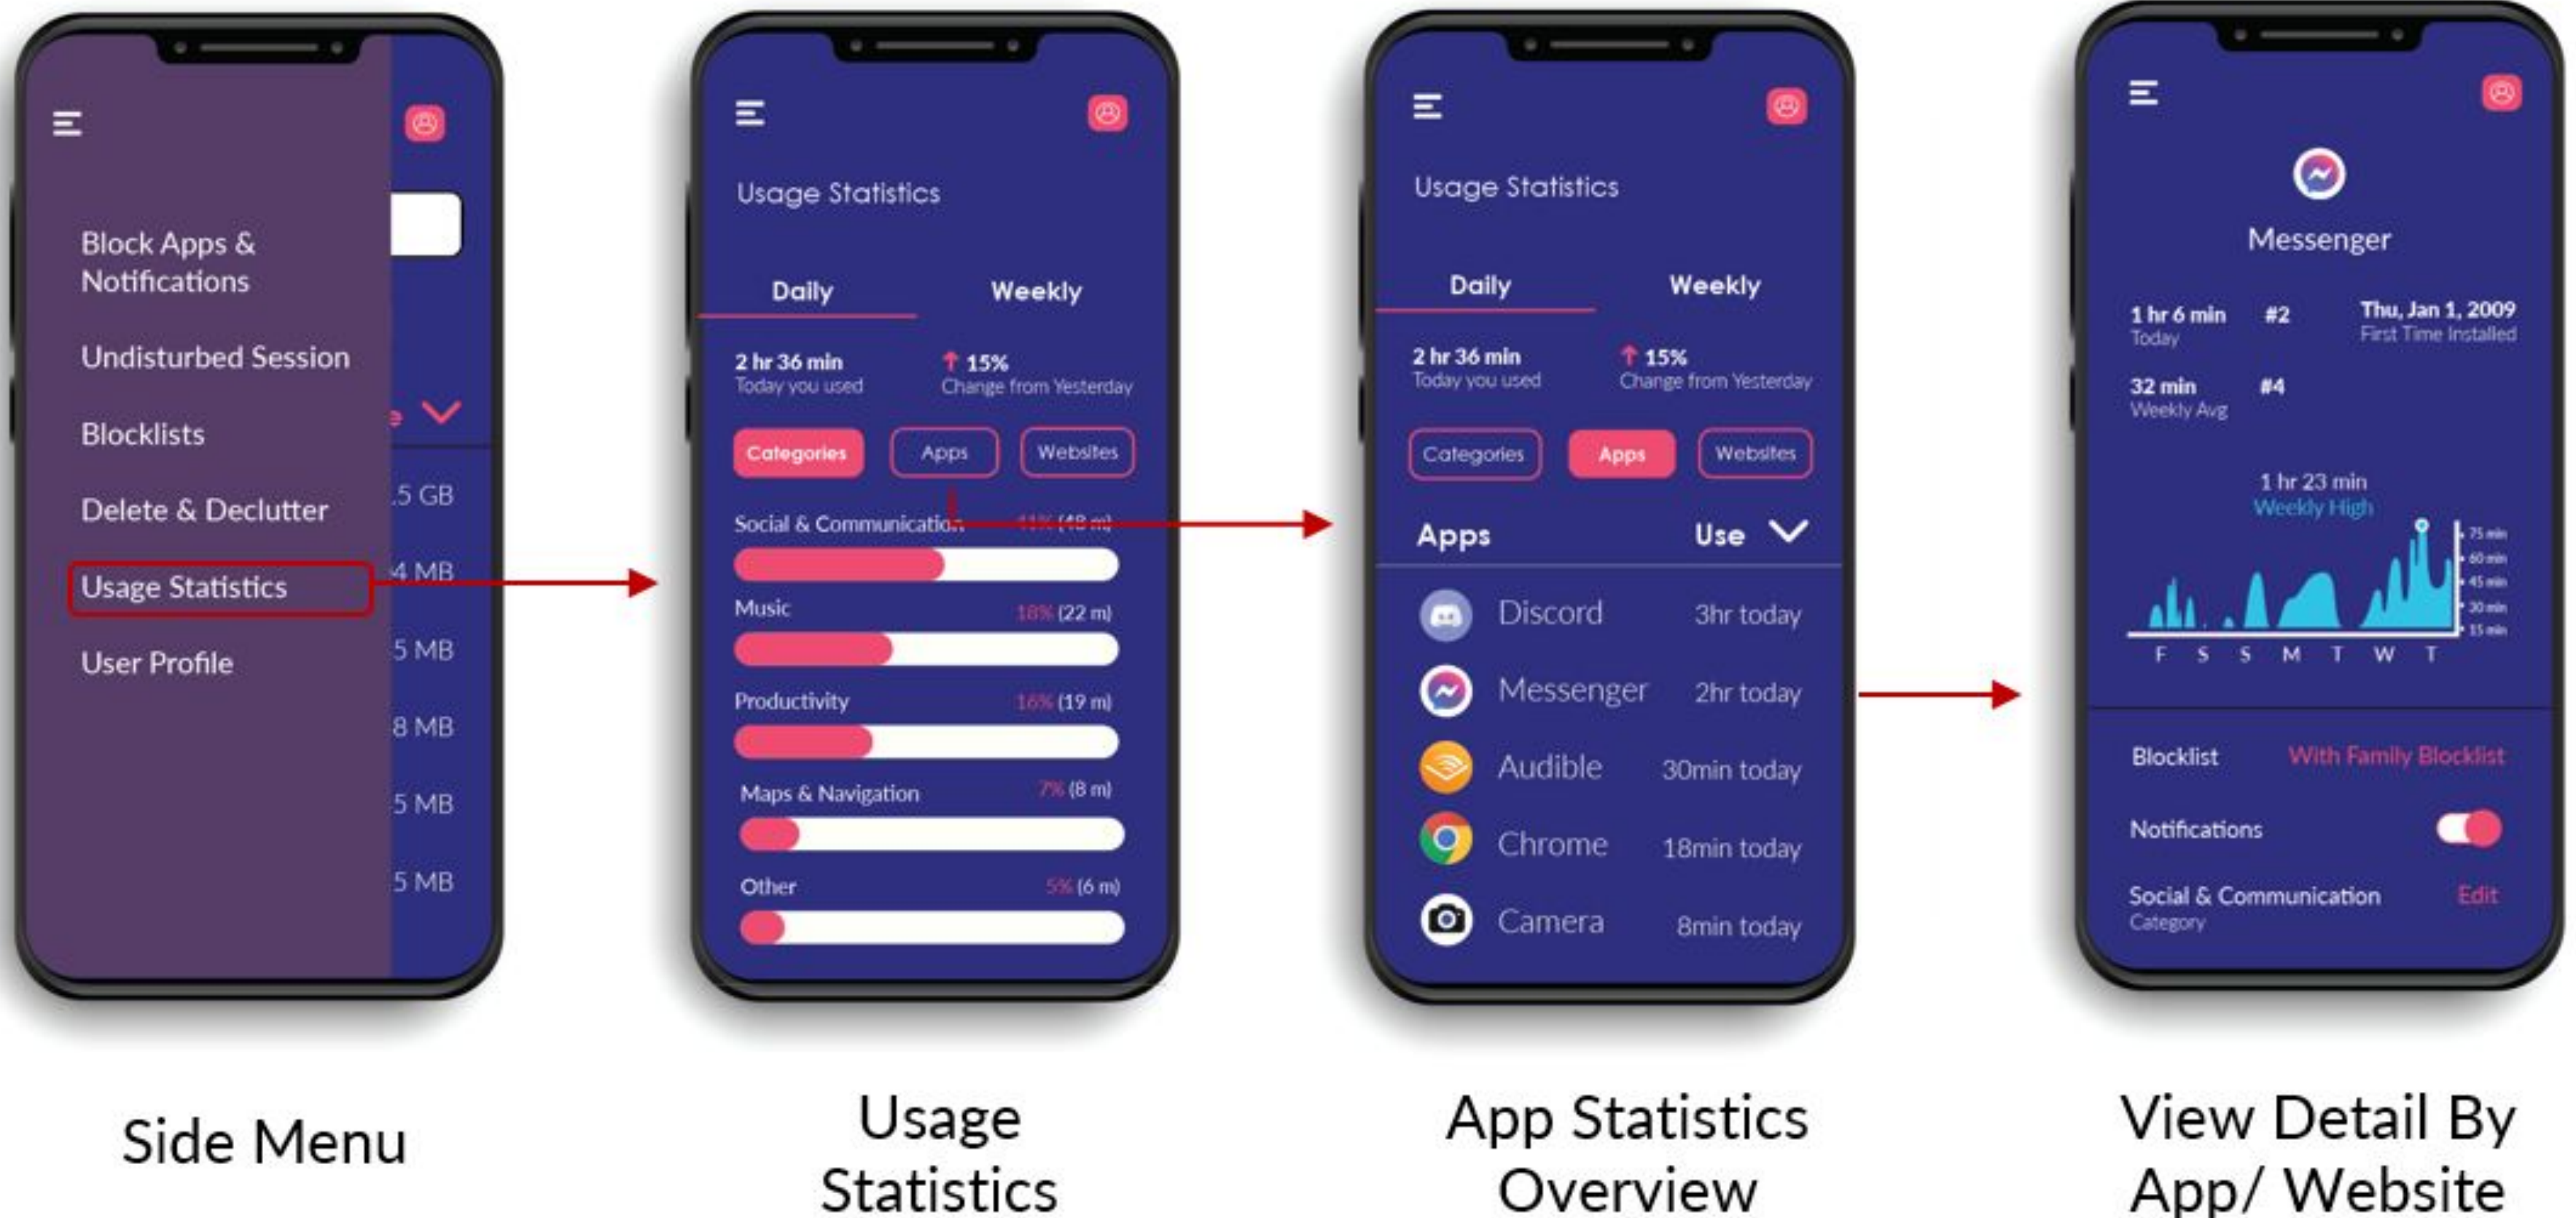

# UI / UX Architecture

**User Story - Configurable blocklist:** Users can create a blocklist and schedule an undisturbed session based on blocklist.

- UI that emphasizes **simplicity** and **clarity**.
- Getting feedback fast and often with a continuous integration deployment pipeline, **usability testing**, and direct feedback from **UserVoice**.

# UI / UX Architecture

**User Story - Visualize usage stats:** Users can track their app and website usage to easily understand their digital habits.

- **Accessibility is a core value** and the UI has an accessibility mode with custom color ratios, **scales easily**, and has bigger fonts so that people of all backgrounds can **easily navigate**.
- The system is also available as a browser extension and we maintain **visual consistency** for users when appropriate for the form factor.