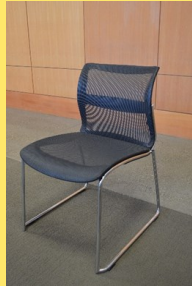

Chair Inventory

Student Center Orange Chair

Available only in Student Center.

22" L
31" H
18" W

Count: 135

Banquet Chair

Available only in Student Center.

20" L
35" H
17.5" W

Count: 236

Casey Chair

Available only in Casey Building.

19" L
36" H
12" W

Count: 80

Ballroom Chair

Available in only Campion and Casey.

20" L
33" H
17.5" W

Count: 798

ADAL Chair

Available only in Admissions & Alumni Building.

22" L
31" H
20.5" W

Count: 60

Casey Bistro Chair

Available only in Casey Atrium.

23" L
43.5" H
19.5" W