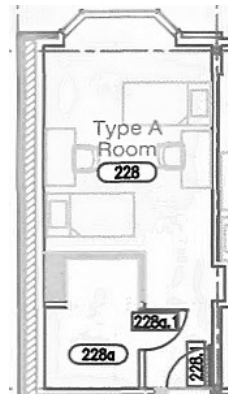

DELUXE SINGLE/DOUBLE RESIDENCE HALL

Chardin Hall

Chardin Hall features a large lobby and lounge area, a television room with flat-screen TV and DVD player, and a computer lab, ice machine, kitchen, and laundry facilities. Front desk service is available from 7 a.m.– 11 p.m. daily. A member of our conference staff will be on call and available by phone during all other times.

What's in your room?

Space

Deluxe single/double residence hall rooms have two beds, with options for single and double occupancy. Deluxe rooms have a bathroom with toilet, shower, and sink. Disabled-accessible rooms are available.

One or two twin beds will be made up for your arrival with pillow, pillowcase, sheets, and blanket. A towel and washcloth are included for each person. Extra linens are available upon request at no additional charge.

Each room comes fully furnished with the following items:

- 1-2 beds
- 1-2 wardrobes
- 1-2 desks
- 1 sink
- 1-2 chairs
- 1 mirror
- 1 compact microwave/refrigerator unit

Because Chardin Hall is a bond facility, we can only host guests from 501(c)(3) organizations in the building.

OPTIONAL AMENITIES

Upgrade your housing service with the following additional amenities. Selections are charged by the week and are available at the front desk on a first-request basis.

<i>Keurig coffee makers and coffee or tea supplies</i>	<i>$16.00</i>
<i>fans</i>	<i>$11.00</i>
<i>hair dryers</i>	<i>$11.00</i>
<i>irons/ironing boards</i>	<i>$11.00</i>

Weather

Seattle is famous for its rain, but visitors are often surprised to find that most of our summer days here in Seattle are warm and sunny! In order to provide you with the best possible experience while staying on our campus, we'd like to prepare you for the possibility of summer temperatures reaching 90°F or higher with no in-room cooling.