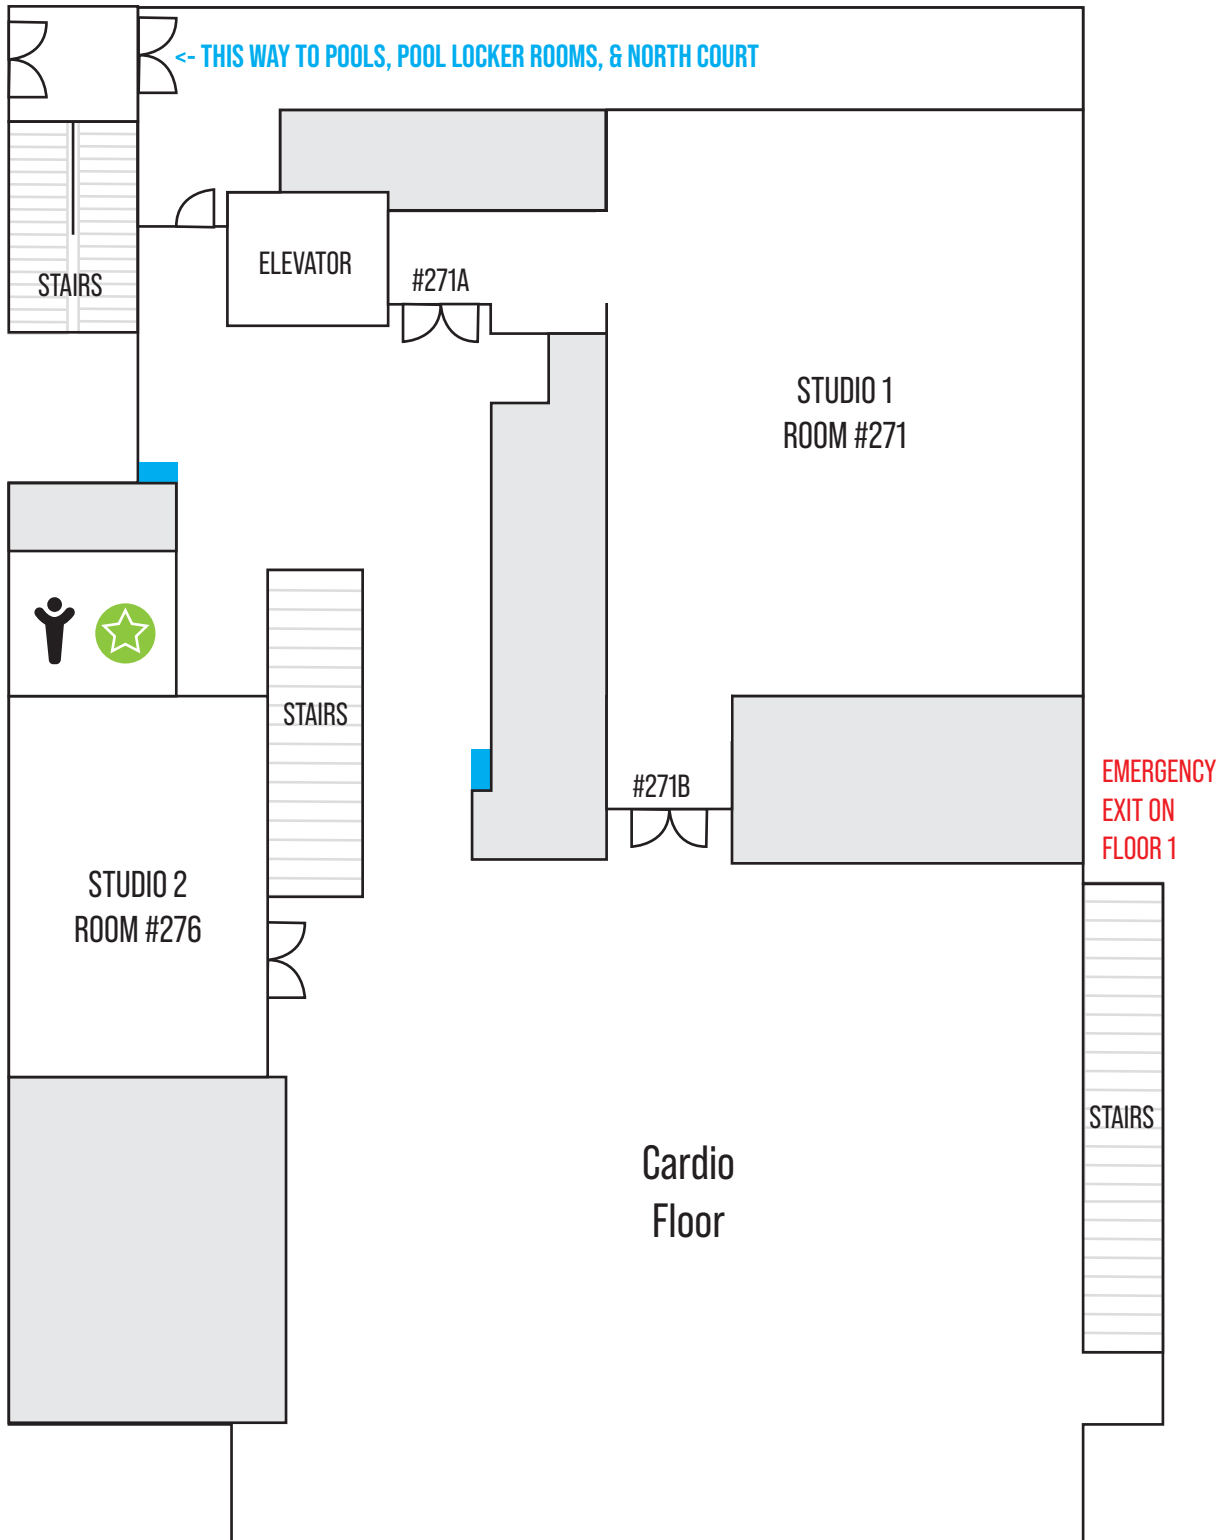

EISIMINGER FITNESS CENTER FLOOR #1

 or  = DOOR	 = Mens Restroom
 = Water Fountain	 = Womens Restroom
 = All are welcome to use this single occupant/ family/ ADA Restroom	

EISIMINGER FITNESS CENTER FLOOR #2

 or 	= Door(s)		= Mens Restroom
	= Water Fountain		= Womens Restroom
		= All are welcome to use this single occupant/ family/ ADA Restroom	

HAWK CENTER FLOOR #2

 or 	= DOOR		= Mens Restroom
	= Water Fountain		= Womens Restroom
		= All are welcome to use this single occupant/ family/ ADA Restroom	

HAWK CENTER FLOOR #1

 or  = DOOR

 = Water Fountain

 = Mens Restroom

 = Womens Restroom

  = All are welcome to use this single occupant/ family/ ADA Restroom