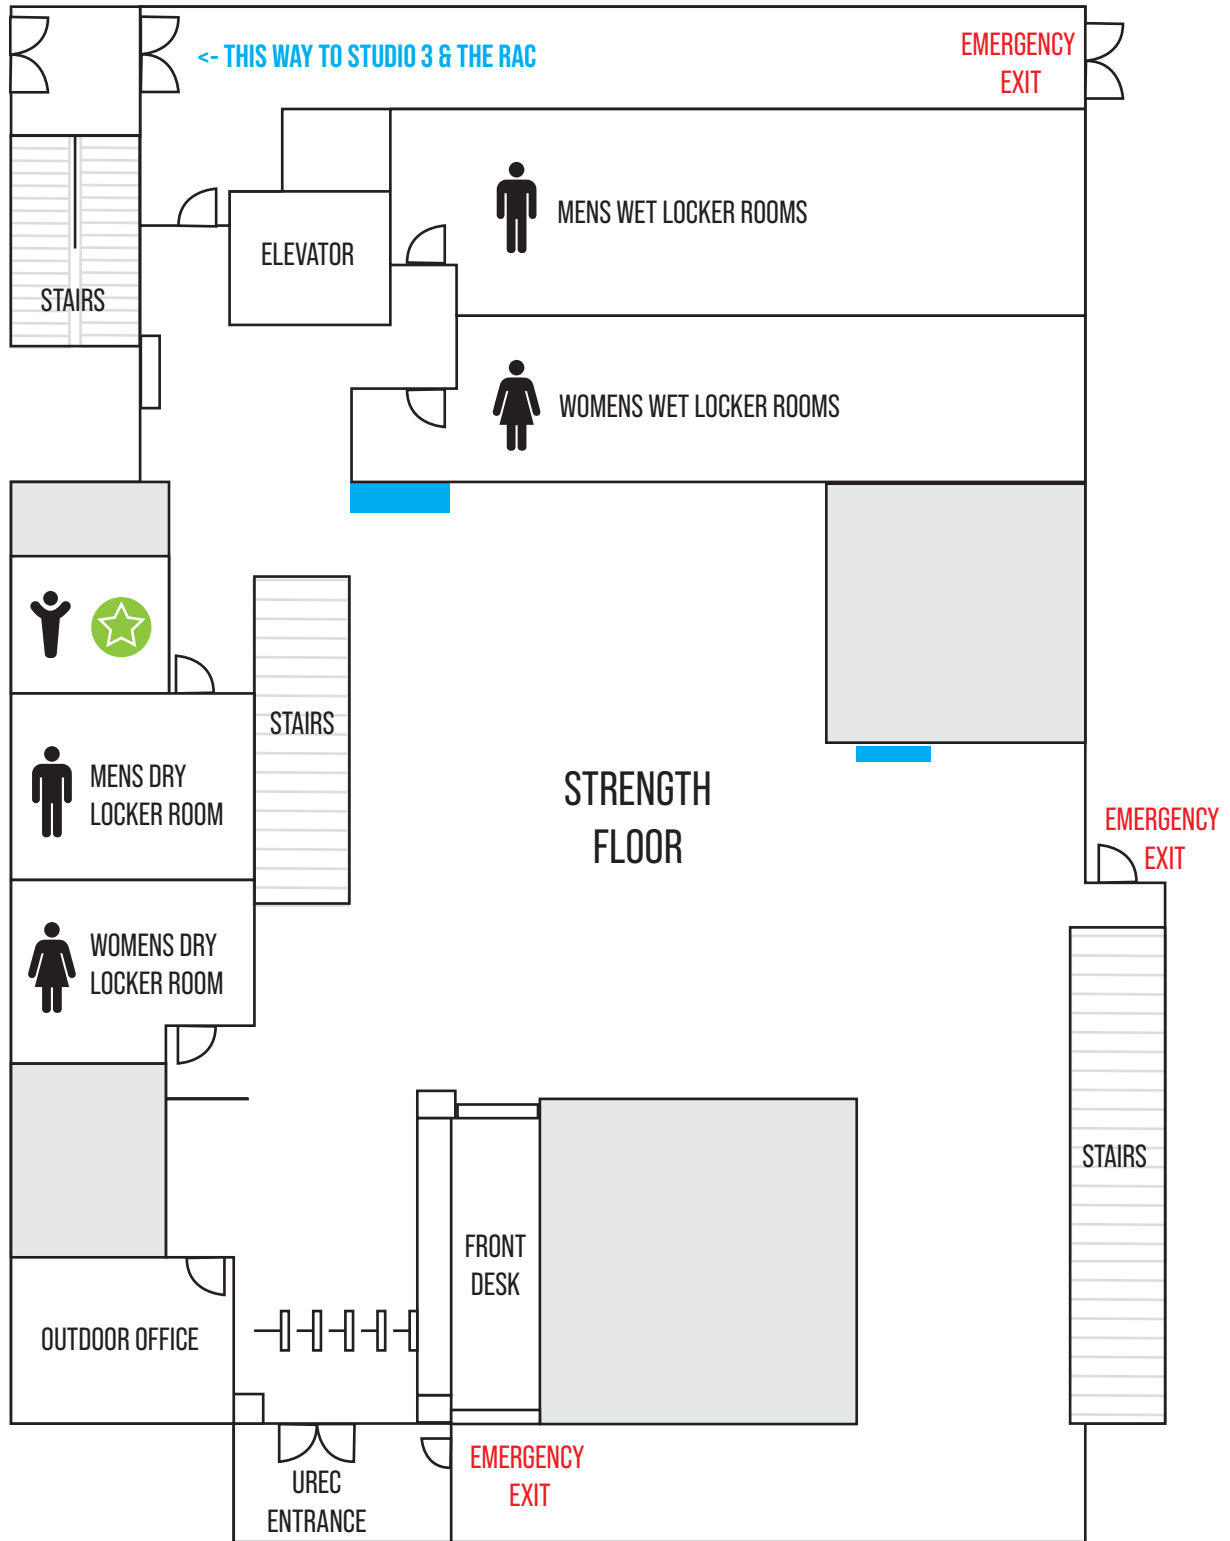

EISIMINGER FITNESS CENTER FLOOR #1

 or  = DOOR	 = Mens Restroom
 = Water Fountain	 = Womens Restroom
 = All are welcome to use this single occupant/ family/ ADA Restroom	

EISIMINGER FITNESS CENTER FLOOR #2

 or 	= Door(s)		= Mens Restroom
	= Water Fountain		= Womens Restroom
		= All are welcome to use this single occupant/ family/ ADA Restroom	

HAWK CENTER FLOOR #2

 or 	= DOOR		= Mens Restroom
	= Water Fountain		= Womens Restroom
		= All are welcome to use this single occupant/ family/ ADA Restroom	

HAWK CENTER FLOOR #1

 or  = DOOR

 = Water Fountain

 = Mens Restroom

 = Womens Restroom

  = All are welcome to use this single occupant/ family/ ADA Restroom