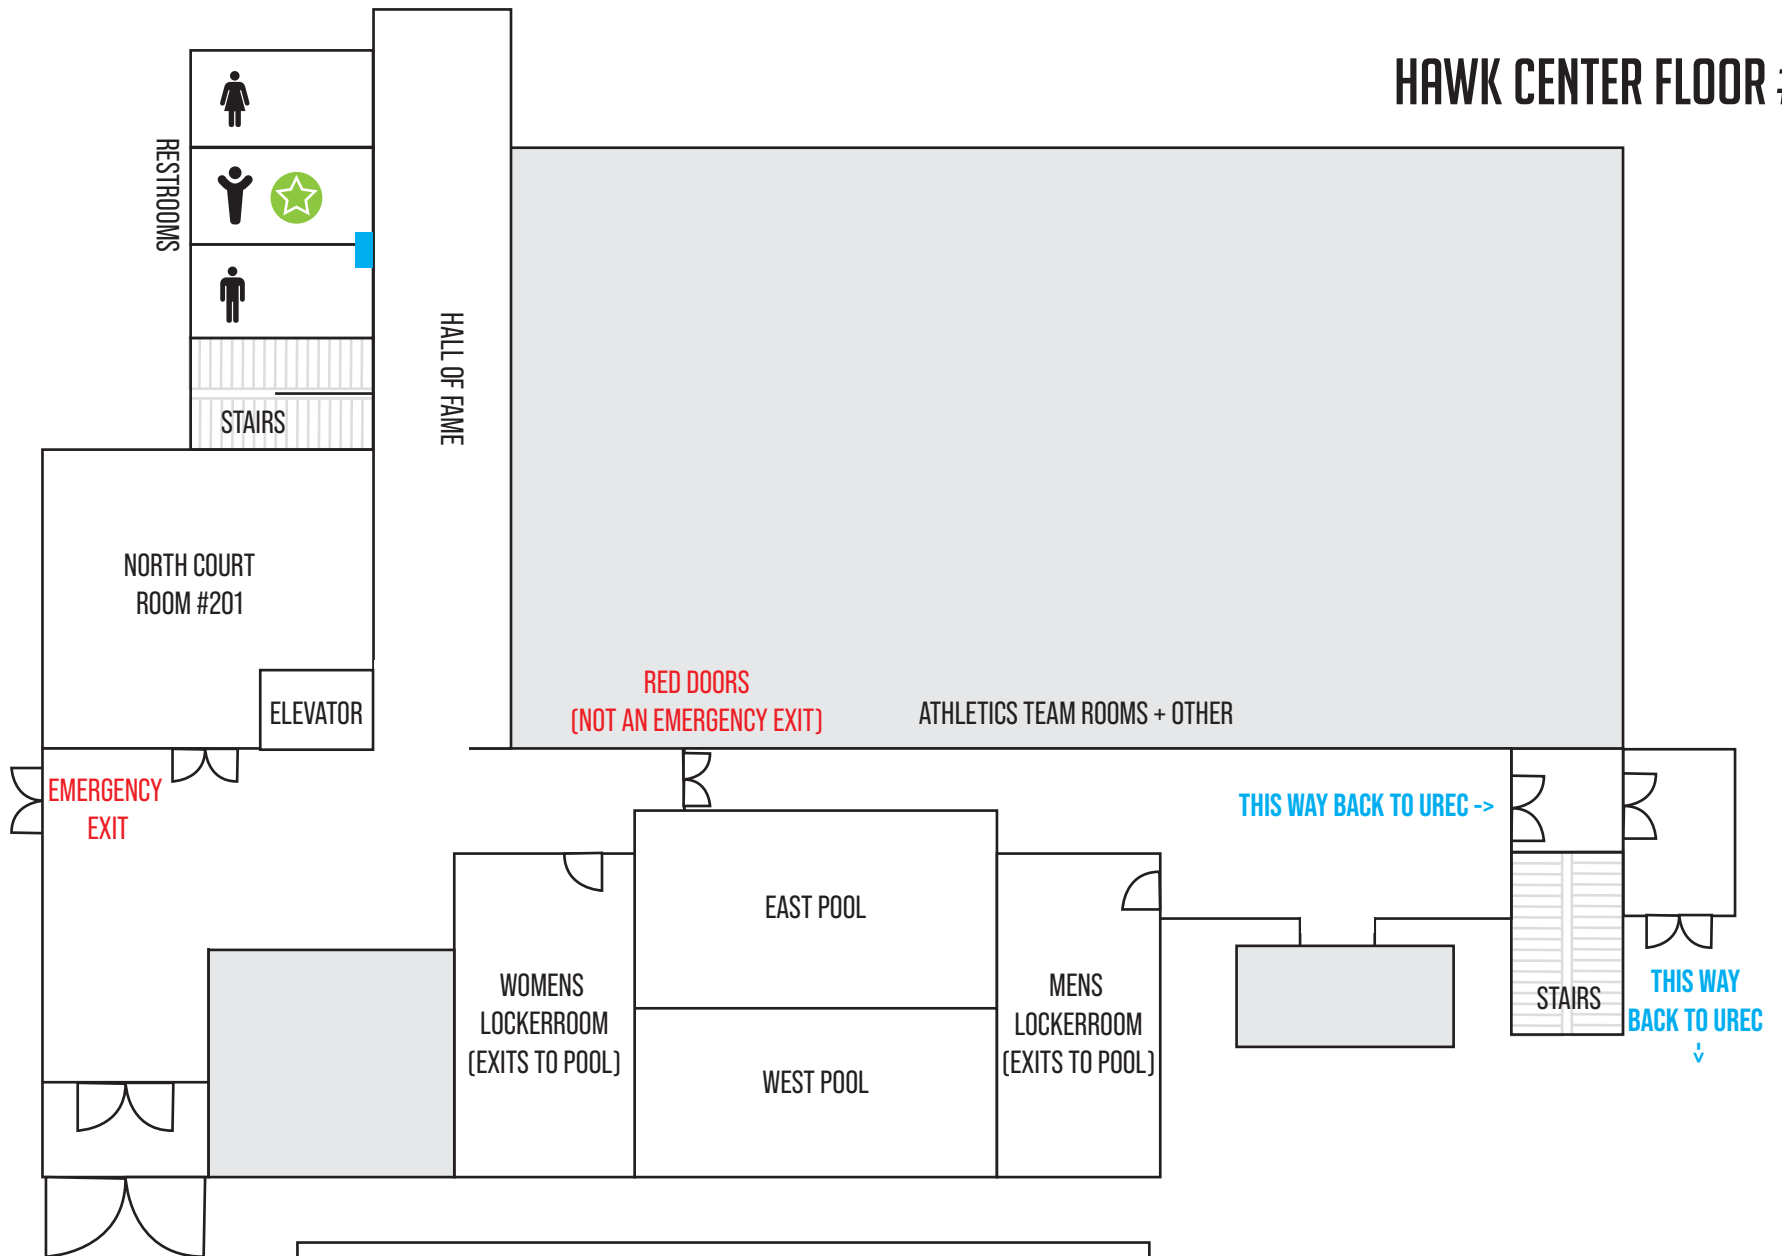

EISIMINGER FITNESS CENTER FLOOR #1

 or  = DOOR	 = Mens Restroom
 = Water Fountain	 = Womens Restroom
 = All are welcome to use this single occupant/ family/ ADA Restroom	

EISIMINGER FITNESS CENTER FLOOR #2

 or 	= Door(s)		= Mens Restroom
	= Water Fountain		= Womens Restroom
		= All are welcome to use this single occupant/ family/ ADA Restroom	

HAWK CENTER FLOOR #2

 or 	= DOOR		= Mens Restroom
	= Water Fountain		= Womens Restroom
		= All are welcome to use this single occupant/ family/ ADA Restroom	

HAWK CENTER FLOOR #1

 or  = DOOR

 = Water Fountain

 = Mens Restroom

 = Womens Restroom

  = All are welcome to use this single occupant/ family/ ADA Restroom